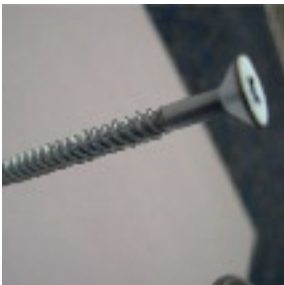

Q

A

evolution

AT EVOLUTION FASTENERS!

WE STOCK-

**WOODSCREWS
DECKING SCREWS
COLLATED WOODSCREWS
COLLATED DECKING SCREWS**

**PREMIUM QUALITY AT
COMPETITIVE PRICES**

At Evolution we specialise in PREMIUM WOODSCREWS with a wide variety of sizes- from #4 x 1/2" right up to #12 x 4". They are designed for use in a hardwood environment and will not split, pop or crack wood. Nor will they mar surfaces, bend or overdrive.

Our woodscrews are produced using Twinfast™ thread form and are flat head countersunk screws with a Pozi drive and coated in bright zinc plating.

FEATURES AND BENEFITS INCLUDE:

- Clean, smooth, low torque installation.
- Deep Pozi-drive recess guarantees fast, efficient fastening.
- Countersunk head protects the item being fixed.